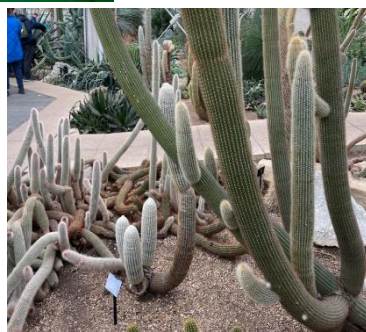

Belleville Wix Academy

Year 5 Kew Gardens

Year 5 took a trip to Kew Gardens in Spring 2 to delve deeper into their biomes unit. The class were able to look at a variety of biomes and how the varying conditions impact their different wildlife.

Pupils were able to view temperate environments, as well as arid conditions and even got the opportunity to look at carnivorous plants! The children finished their trip by taking a skywalk, through which they were able to observe the local forest biome around them. Some of them conquered a fear of heights in the process.